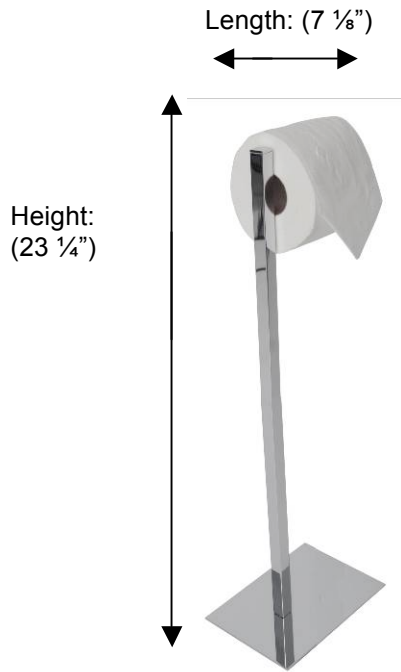

## 53532 FREESTANDING TP Holder

Depth: (5 1/2")

Weighted Base: (5 1/2")D x (7")W

### Description:

Freestanding square TP holder

### Material:

Brass

<b>Country of Origin:</b>	Portugal
---------------------------	----------

All Dimensions are approximate